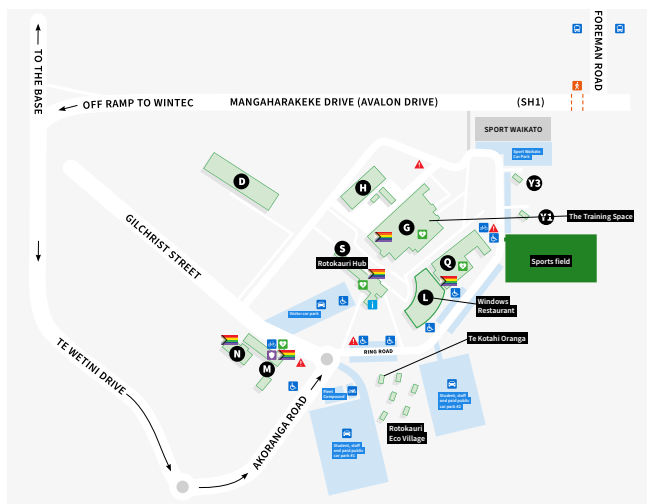

Parking

Restaurant patrons can utilise the Wintec visitor parking on Gilchrist Street. There is no permit required, however, please note there is a maximum stay of two hours.

Should this visitor parking be full, or parking for a longer duration is required, the student and staff parking area can be accessed. A pay and display ticket will be required while parking in this area.

Disability parking is available as identified on the above map.

Large vehicle parking for buses and cans can be available at the Service Bay marked with yellow lines just beyond the main door to L Block.

Windows Restaurant

Centre for Trades, Hospitality

Wintec Rotokauri Campus

Akoranga Road

Hamilton

07 834 8850

wintec.ac.nz

wintec.ac.nz/windows

Please note that all Wintec campuses are smoke-free.