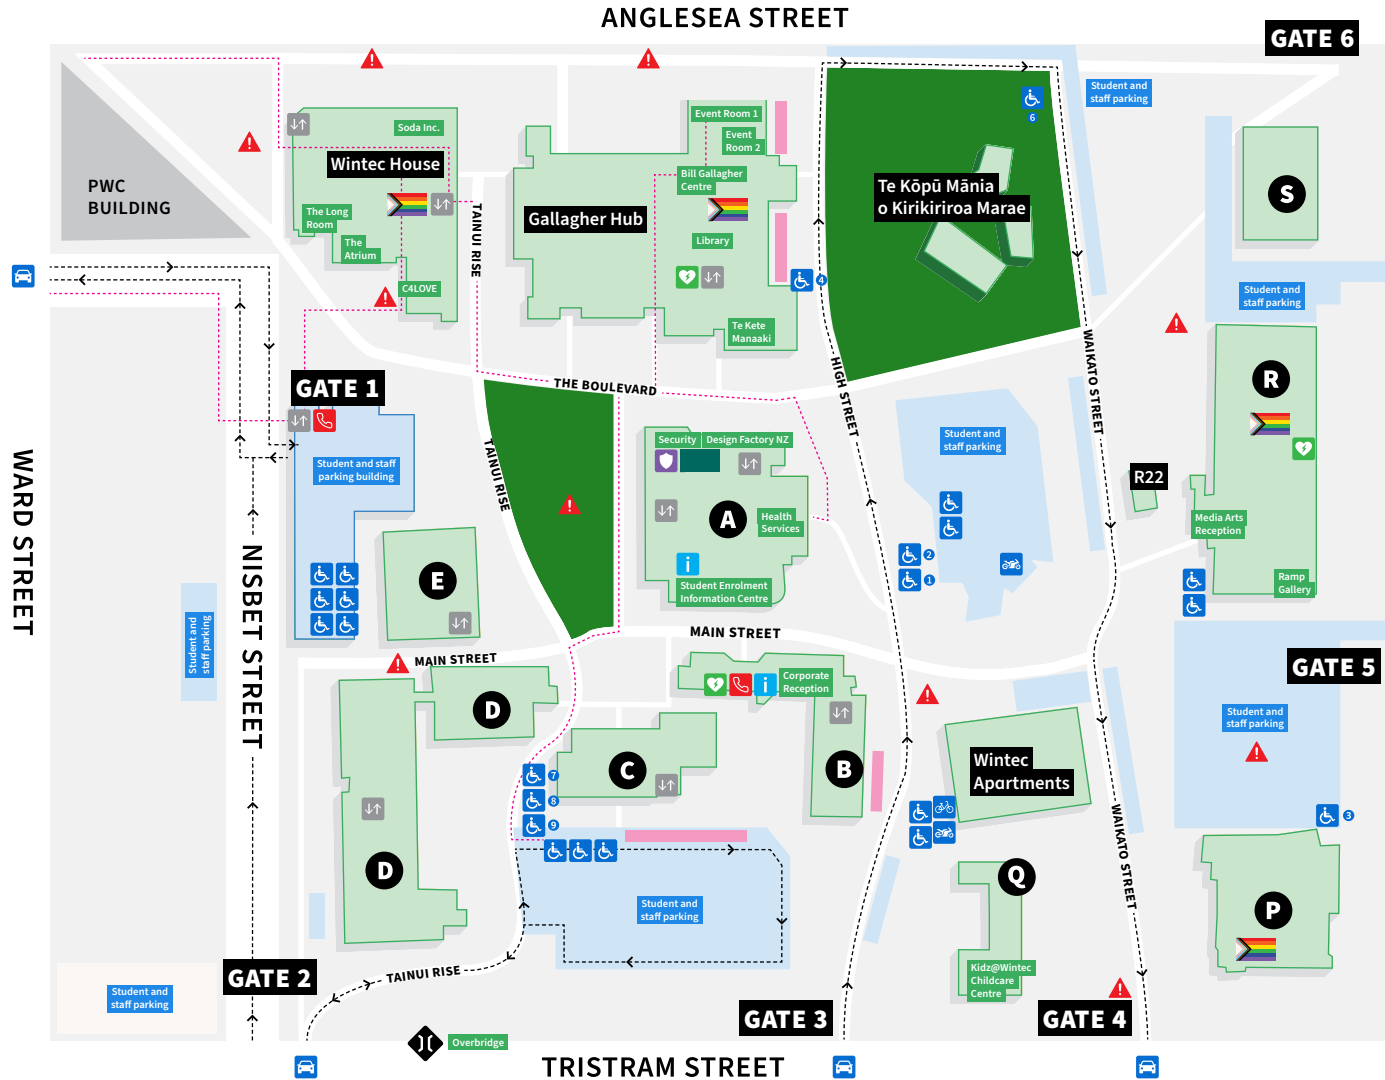

HAMILTON CITY CAMPUS MAP

	Car entry point	-->--	Car access
	Parking		Walkway
	Accessible route		Reserved visitor parking
	Bicycle racks		Motorbike parking
	Mobility parking		All gender toilets
	Reserved mobility parking		Security
	Information		Emergency assembly point
	Lifts		Defibrillator
	Emergency phone		

- A Block**
 - Chaplain
 - Health Services
 - Security
 - Student Association
 - Student Enrolment and Information Centre
 - Design Factory NZ
- B Block**
 - CE office
 - Communications
 - Corporate Reception
 - International Centre
 - Facilities Management
 - Marketing
 - People and Culture
 - Languages
- C Block**
 - Lecture theatres
- D Block**
 - Foundation Studies
 - Health and Social Practice
 - Nursing and Midwifery
- E Block**
 - Education
 - Business, and Enterprise
 - Information Technology
- Gallagher Hub**
 - IT Service Desk
 - Student Support and Accessibility Services
 - Cafeteria
 - Library
 - Event Rooms
 - Te Kete Manaaki
- P Block**
 - Moving Image
 - Photography
 - Journalism
 - Communication
- R Block**
 - Design Visual Communication
 - Media Arts
- S Block**
 - Spatial Design
- Wintec House**
 - The Atrium
 - The Long Room
 - Soda Inc.
 - Music and Performing Arts
 - The Long Room
 - Soda Inc.
- X Block - off campus**
 - Contemporary Art

BP SERVICE STATION Tristram Street additional parking →

HAMILTON GIRLS' HIGH SCHOOL

STUDENT VILLAGE (ACCESS FROM COLLINGWOOD ST)

info@wintec.ac.nz
 0800 2 Wintec
 wintec.ac.nz
 110 Tristram Street, Hamilton 3240