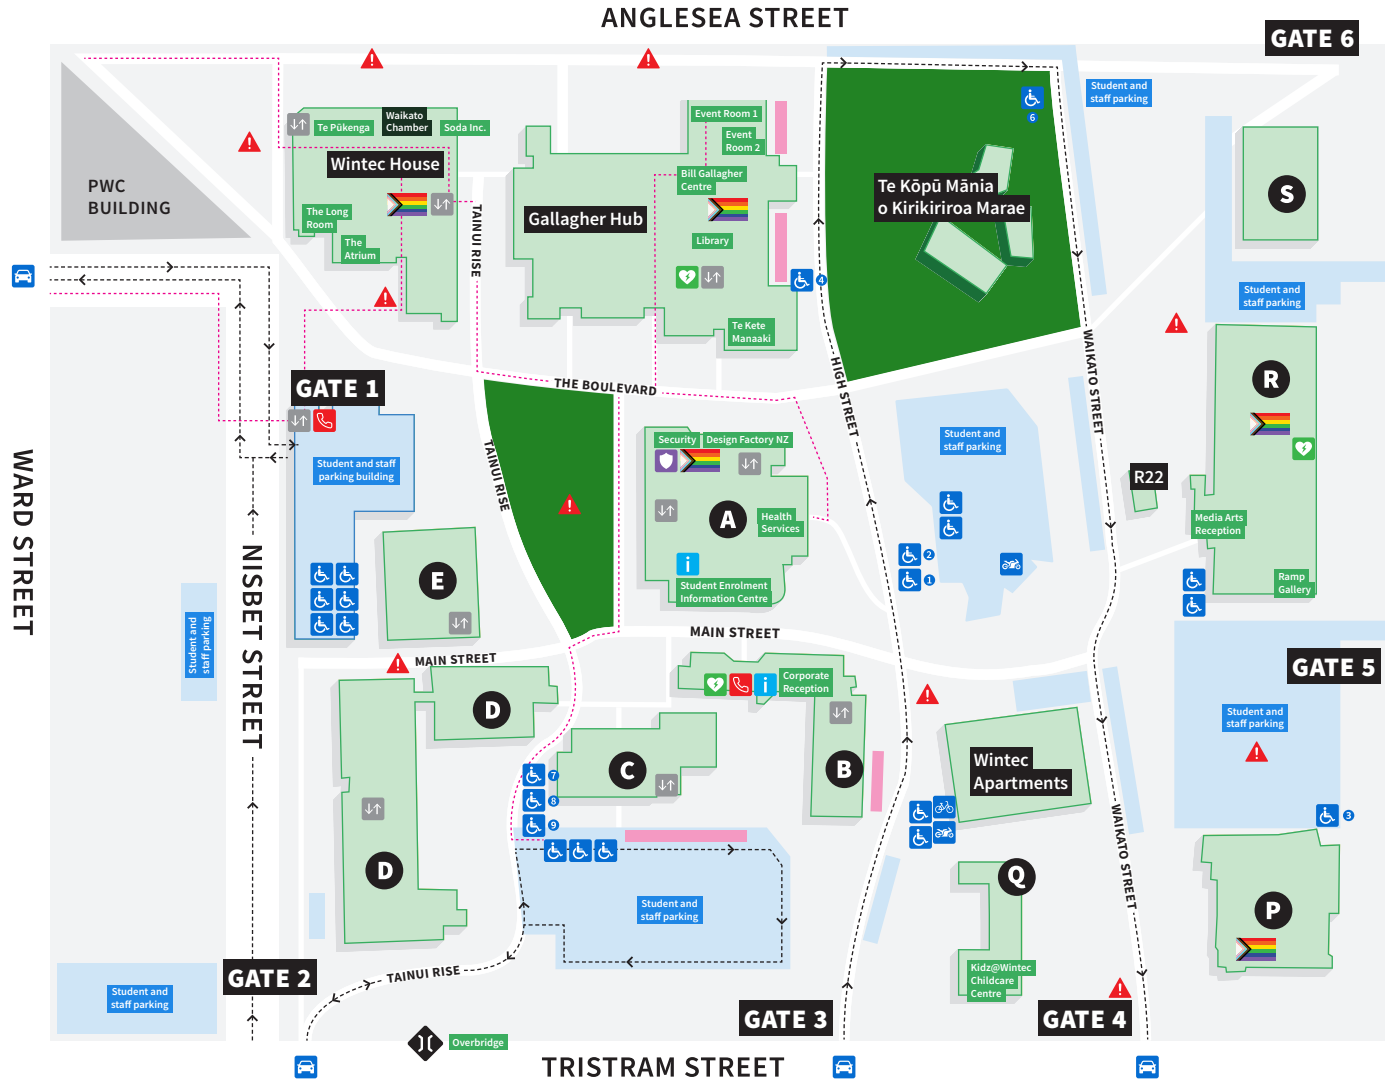

# HAMILTON CITY CAMPUS MAP

	Car entry point	-->--	Car access
	Parking		Walkway
	Accessible route		Reserved visitor parking
	Bicycle racks		Motorbike parking
	Mobility parking		All gender toilets
	Reserved mobility parking		Security
	Information		Emergency assembly point
	Lifts		Defibrillator
	Emergency phone		

- A Block**
  - Chaplain
  - Health Services
  - Security
  - Student Association
  - Student Enrolment and Information Centre
  - Design Factory NZ
- B Block**
  - CE office
  - Communications
  - Corporate Reception
  - International Centre
  - Facilities Management
  - Marketing
  - People and Culture
- C Block**
  - Languages
  - Lecture theatres
- D Block**
  - Foundation Studies
  - Health and Social Practice
  - Nursing and Midwifery
- E Block**
  - Education
  - Business, and Enterprise
  - Information Technology
- Gallagher Hub**
  - IT Service Desk
  - Student Accessibility Services
  - Cafeteria
  - Library
  - Event Rooms
  - Te Kete Manaaki
- P Block**
  - Moving Image
  - Photography
  - Journalism
  - Communication
- R Block**
  - Design Visual Communication
- S Block**
  - Media Arts
  - Hair and Beauty
  - Spatial Design
- Wintec House**
  - Music and Performing Arts
  - The Atrium
  - The Long Room
  - Soda Inc.
  - Venues
  - Waikato Chamber of Commerce
  - Te Pūkenga
- X Block - off campus**
  - Contemporary Art

BP SERVICE STATION Tristram Street additional parking →

HAMILTON GIRLS' HIGH SCHOOL

STUDENT VILLAGE (ACCESS FROM COLLINGWOOD ST)

info@wintec.ac.nz  
 0800 2 Wintec  
 wintec.ac.nz  
 110 Tristram Street, Hamilton 3240