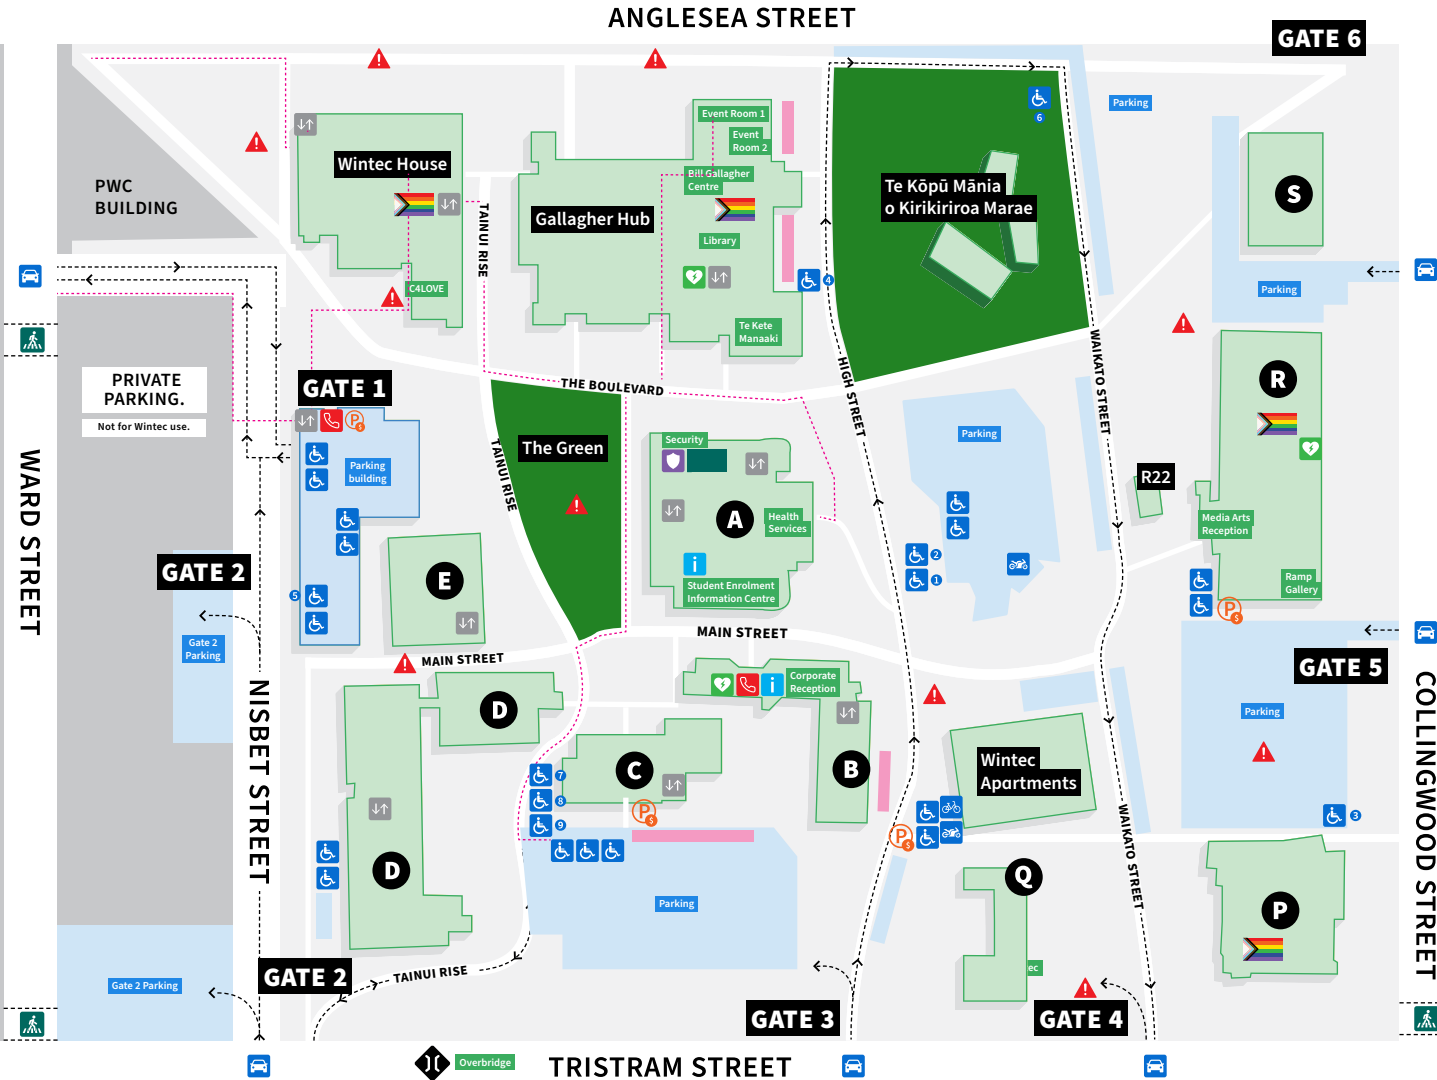

# HAMILTON CITY CAMPUS MAP

	Car entry point		Bus stop
	Car access		Accessible route
	Walkway		Pedestrian crossing
	Parking (restricted use during business hours)		Lifts
	Mobility parking		All gender toilets
	Reserved mobility parking		Security
	Reserved visitor parking		Information
	Parking payment kiosk		Emergency assembly point
	Motorbike parking		Emergency phone
	Bicycle racks		Defibrillator

DORA'S CAFE

BP SERVICE STATION

WILDBEAN CAFE

NZMA

HAMILTON GIRLS' HIGH SCHOOL

STUDENT VILLAGE (ACCESS FROM COLLINGWOOD ST)

info@wintec.ac.nz  
 0800 2 Wintec  
 wintec.ac.nz  
 110 Tristram Street, Hamilton 3240