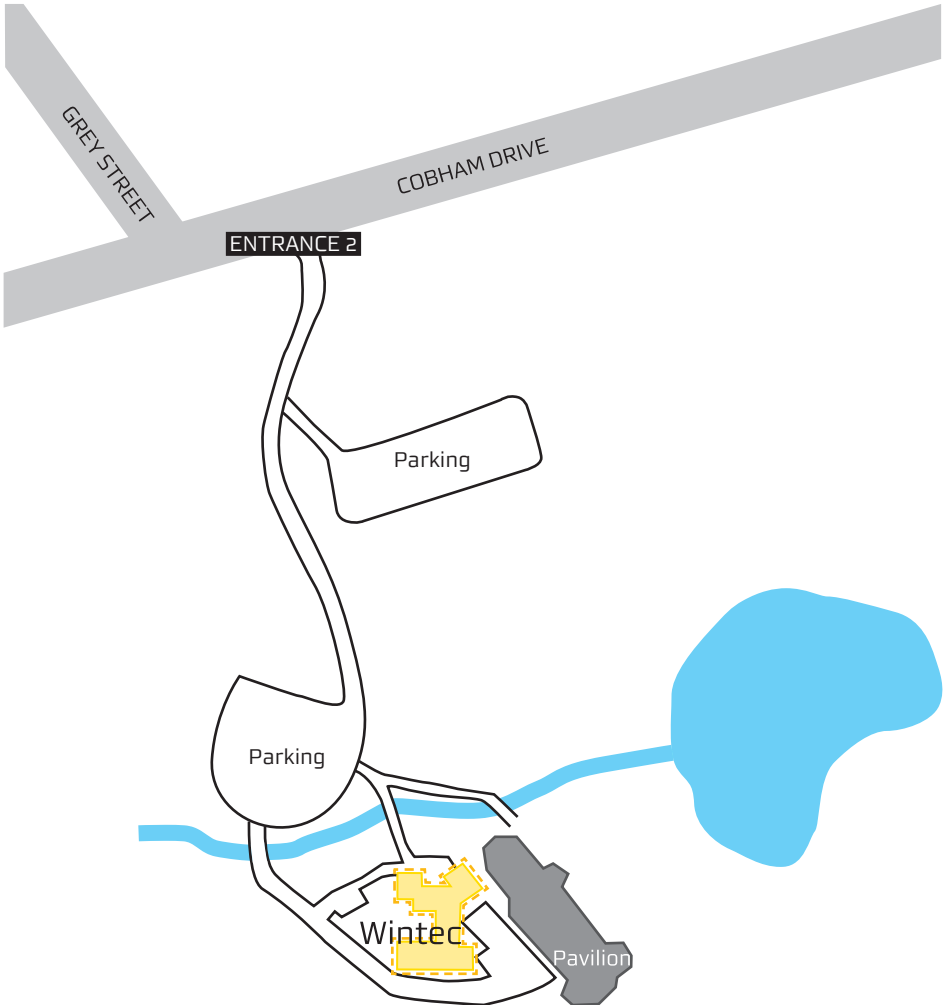

HAMILTON GARDENS CAMPUS MAP

WINTEC IS A SMOKE FREE CAMPUS

Wintec has a smoke-free policy which will help contribute towards a healthy environment and community. Our policy is that smoking is not permitted on any Wintec campus, site or car park - as demonstrated by the dotted line on the map.