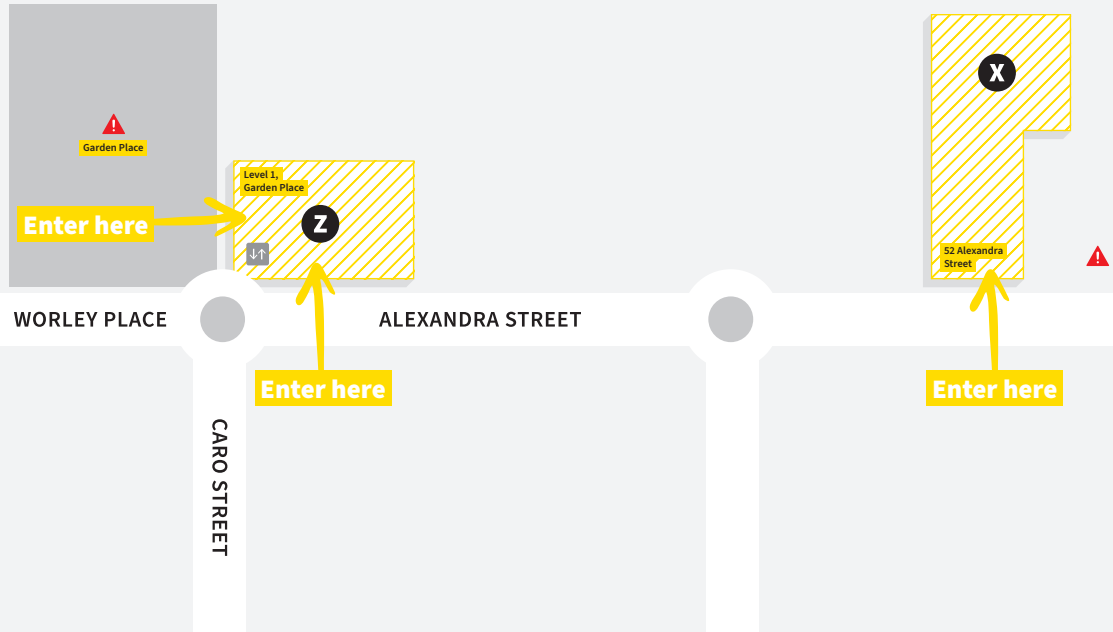

HAMILTON CITY CAMPUS MAP

SCHOOL OF MEDIA ARTS

	Car entry point		Car access
	Parking		Walkway
	Accessible route		Reserved visitor parking
	Bicycle racks		Motorbike parking
	2 hour visitor mobility parking		Private mobility parking
	Reserved mobility parking		All gender toilets
	Information		Security
	Lifts		Emergency assembly point
	Emergency phone		Defibrillator

- A Block**
 - Chaplain
 - Health Services
 - Security
 - Student Association
 - Student Enrolment and Information Centre
- B Block**
 - CE office
 - Communications
 - Corporate Reception
 - International Centre
 - Facilities Management
 - Marketing
 - People and Culture
- C Block**
 - Languages
 - Lecture theatres
- D Block**
 - Foundation Studies
 - Health and Social Practice
 - Nursing and Midwifery
 - Science
- E Block**
 - Education
 - Business, and Enterprise
 - Information Technology
- Gallagher Hub**
 - Computer Drop-in Centre
 - Student Accessibility Services
 - Cafeteria
 - Library
 - Event Rooms
 - Te Kete Kōhāe
- P Block**
 - Moving Image
 - Photography, Journalism, and Communication
- R Block**
 - Design Visual Communication
 - Media Arts
 - Hair and Beauty
- S Block**
 - Music and Performing Arts
- Wintec House**
 - The Atrium
 - Design Factory NZ
 - The Long Room
 - Soda Inc.
 - Venues
 - Waikato Chamber of Commerce
 - Te Pūkenga
- X Block - off campus**
 - Contemporary Art
- Z Block - off campus**
 - Spatial Design
 - Music and Performing Arts
- Clarence Street Theatre - off campus**
 - 59 Clarence Street
- The Meteor - off campus theatre**
 - 1 Victoria Street
- The Place - off campus theatre**
 - 30 Alexandra Street