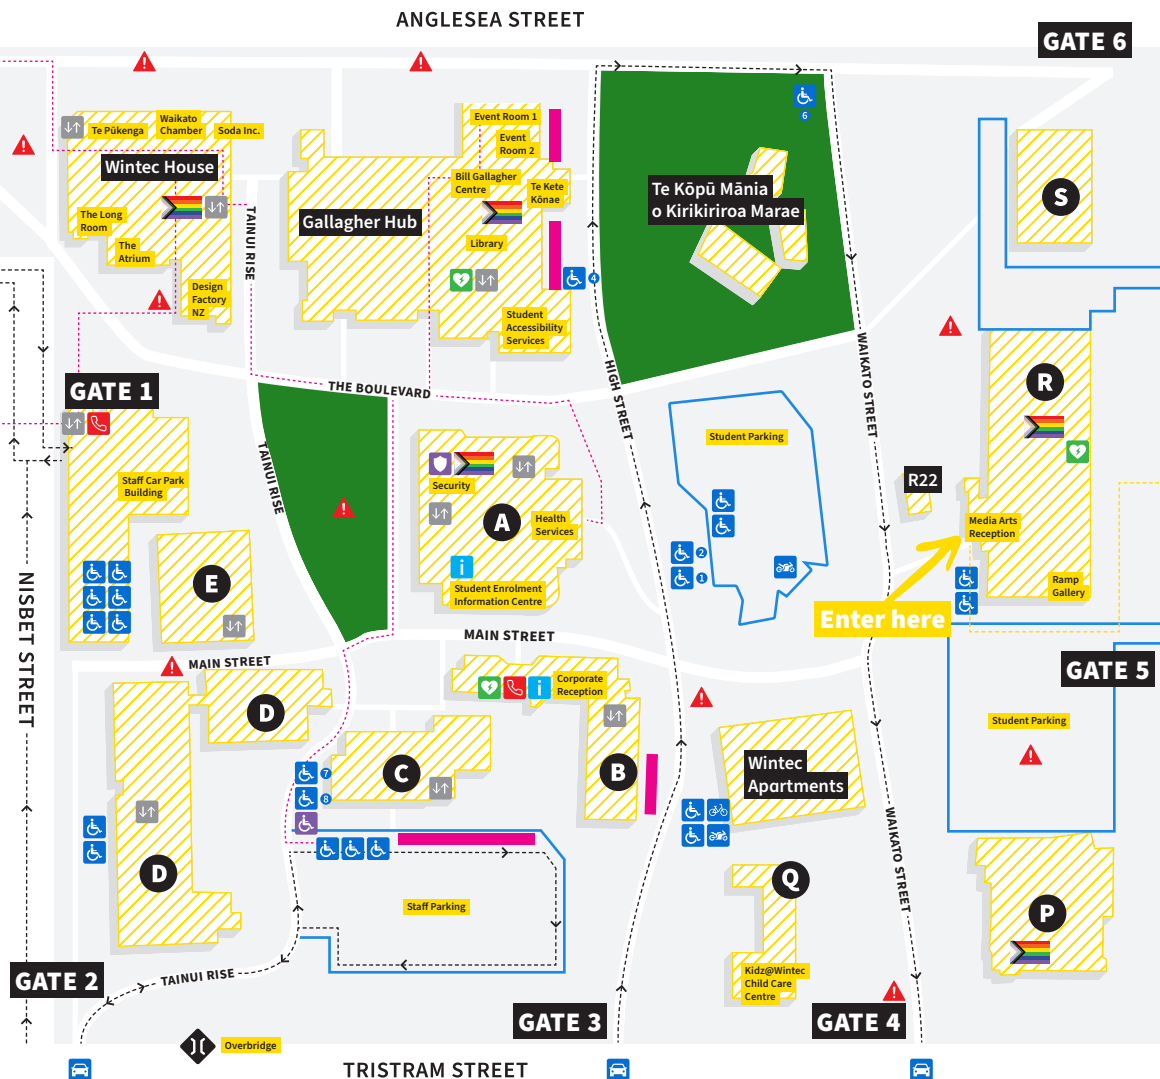

HAMILTON CITY CAMPUS MAP

SCHOOL OF MEDIA ARTS

	Car entry point		Car access
	Parking		Walkway
	Accessible route		Reserved visitor parking
	Bicycle racks		Motorbike parking
	2 hour visitor mobility parking		Private mobility parking
	Reserved mobility parking		All gender toilets
	Information		Security
	Lifts		Emergency assembly point
	Emergency phone		Defibrillator

- A Block**
 - Chaplain
 - Health Services
 - Security
 - Student Association
 - Student Enrolment and Information Centre
- B Block**
 - CE office
 - Communications
 - Corporate Reception
 - International Centre
 - Facilities Management
 - Marketing
 - People and Culture
- C Block**
 - Languages
 - Lecture theatres
- D Block**
 - Foundation Studies
 - Health and Social Practice
 - Nursing and Midwifery
 - Science
- E Block**
 - Education
 - Business, and Enterprise
 - Information Technology
- Gallagher Hub**
 - Computer Drop-in Centre
 - Student Accessibility Services
 - Cafeteria
 - Library
 - Event Rooms
 - Te Kete Kōhāe
- P Block**
 - Moving Image
 - Photography, Journalism, and Communication
- R Block**
 - Design Visual Communication
 - Media Arts
 - Hair and Beauty
- S Block**
 - Music and Performing Arts
- Wintec House**
 - The Atrium
 - Design Factory NZ
 - The Long Room
 - Soda Inc.
 - Venues
 - Waikato Chamber of Commerce
 - Te Pūkenga
- X Block - off campus**
 - Contemporary Art
- Z Block - off campus**
 - Spatial Design
 - Music and Performing Arts
- Clarence Street Theatre - off campus**
 - 59 Clarence Street
- The Meteor - off campus theatre**
 - 1 Victoria Street
- The Place - off campus theatre**
 - 30 Alexandra Street