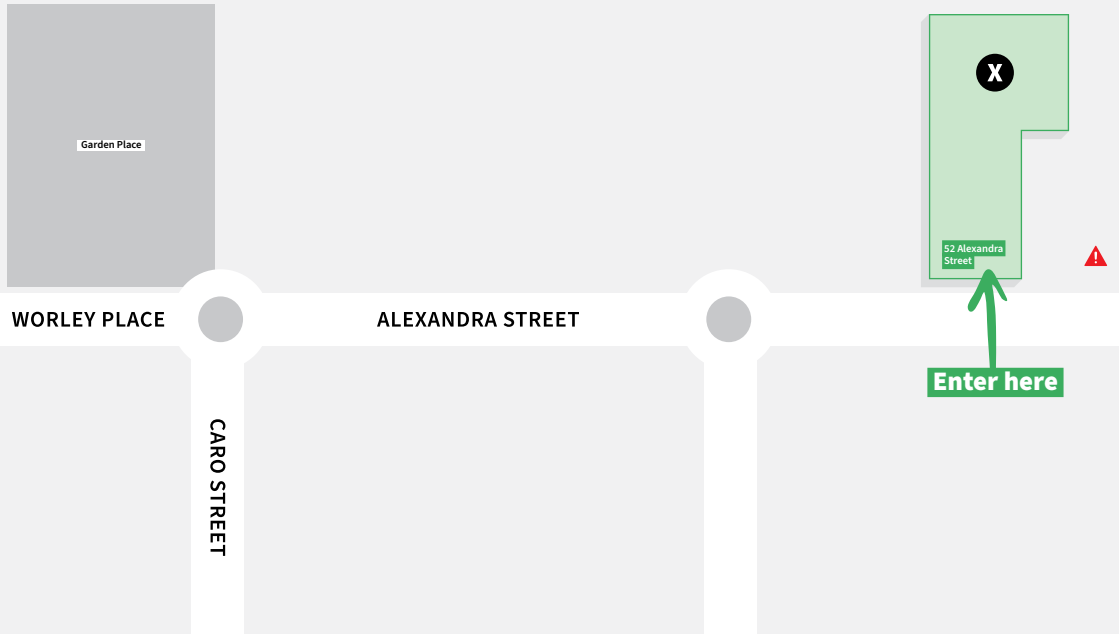

Hamilton City Campus Map

School of Media Arts

	Car entry point	-->--	Car access
	Parking		Walkway
	Accessible route		Reserved visitor parking
	Bicycle racks		Motorbike parking
	Defibrillator		Mobility parking
	Reserved mobility parking		All gender toilets
	Information		Security
	Lifts		Emergency assembly point
	Emergency phone		

- A Block**
 - Chaplain
 - Health Services
 - Security
 - Student Association
 - Student Enrolment & Information Centre
 - Design Factory NZ
- B Block**
 - CE office
 - Communications
 - Corporate Reception
 - International Centre
 - Facilities Management
 - Marketing
 - People and Culture
 - Languages
- C Block**
 - Lecture theatres
- D Block**
 - Foundation Studies
 - Health and Social Practice
 - Nursing and Midwifery
 - Science
 - Physiotherapy
- E Block**
 - Education
 - Business, and Enterprise
 - Information Technology
- Gallagher Hub**
 - IT Service Desk
 - Student Support and Accessibility Services
 - Te Kete Manaaki
 - Library
 - Event Rooms
- P Block**
 - Moving Image
 - Photography
 - Journalism
 - Communication
- R Block**
 - Design Visual Communication
 - Media Arts
 - Hair and Beauty
 - Spatial Design
- S Block**
 - Music and Performing Arts
- Wintec House**
 - The Atrium
 - The Long Room
 - Soda Inc.
 - Venues
 - Centre for Learners of Oceania and Vocational Excellence (C4LOVE)
- X Block - off campus**
 - Contemporary Art
- Clarence Street Theatre - off campus**
 - 59 Clarence Street
- The Meteor - off campus theatre**
 - 1 Victoria Street
- The Place - off campus theatre**
 - 30 Alexandra Street