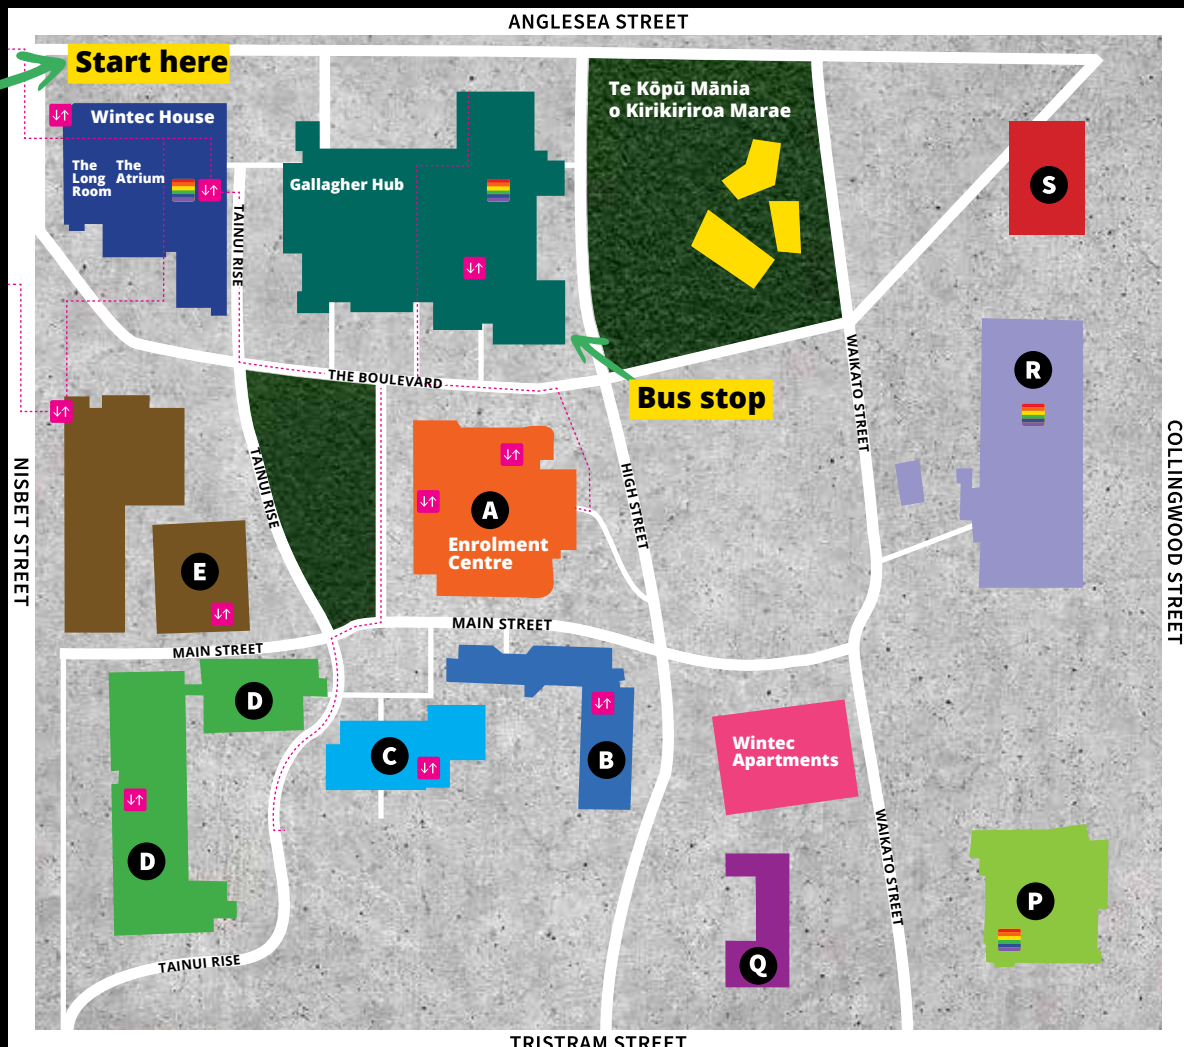

Free buses City to Rotokauri

The free bus service leaves approximately every 30 minutes starting from 9am. The drop-off/pick-up point is at the Te Kōpū Mānia Marae.

9AM 9.30AM 10AM 10.30AM 11AM 11.30AM 12PM 12.30PM 1PM

The Long Room

- Social Work
- Counselling
- Nursing
- Midwifery
- Occupational Therapy

..... Accessible route

↕ Lifts

Gender-neutral toilets

Visit wintec.ac.nz/maps for a detailed campus map.

ROTOKAURI CAMPUS TOURS

Tour	Time
Rotokauri Campus general tour	9.30am, 10am, 10.30am, 11am, 11.30am, 12pm
Animal Technology	9.30am and 11.30am
Trades and Engineering Workshop	9.30am, 10am, 10.30am, 11am, 11.30am, 12pm
Sport Science and Human Performance	10am, 11am, 12pm
Hospitality and Cookery	9.30am, 10am, 10.30am, 11am
Physiotherapy	9.30am and 12pm

Free buses Rotokauri to City

The free bus service leaves approximately every 30 minutes starting from 9.30am. The drop-off/pick-up point is at the Rotokauri Visitor Car Park outside the Hub.

9.30AM 10AM 10.30AM 11AM 11.30AM 12PM 12.30PM 1PM